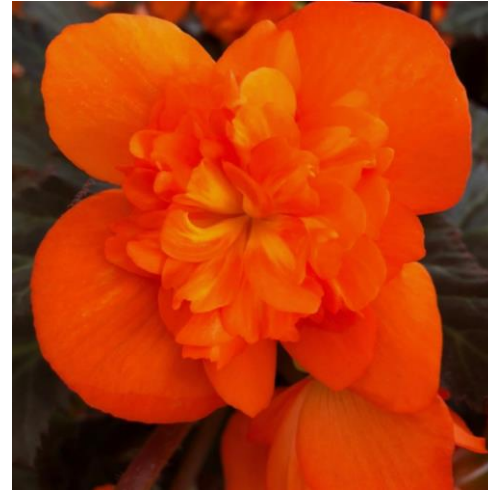

Bada Boom Rose w/ Bronze Leaf 4.5"

Bada Boom White w/Bronze leaf 4.5"

Canary Red 4.5" 6" 10"

Begonia's

Iconia Portofino Champagne 4.5''

Iconia Portofino Hot Coral 4.5''

Iconia Portofino Hot Orange 4.5''

Iconia Portofino Hot Yellow 4.5''